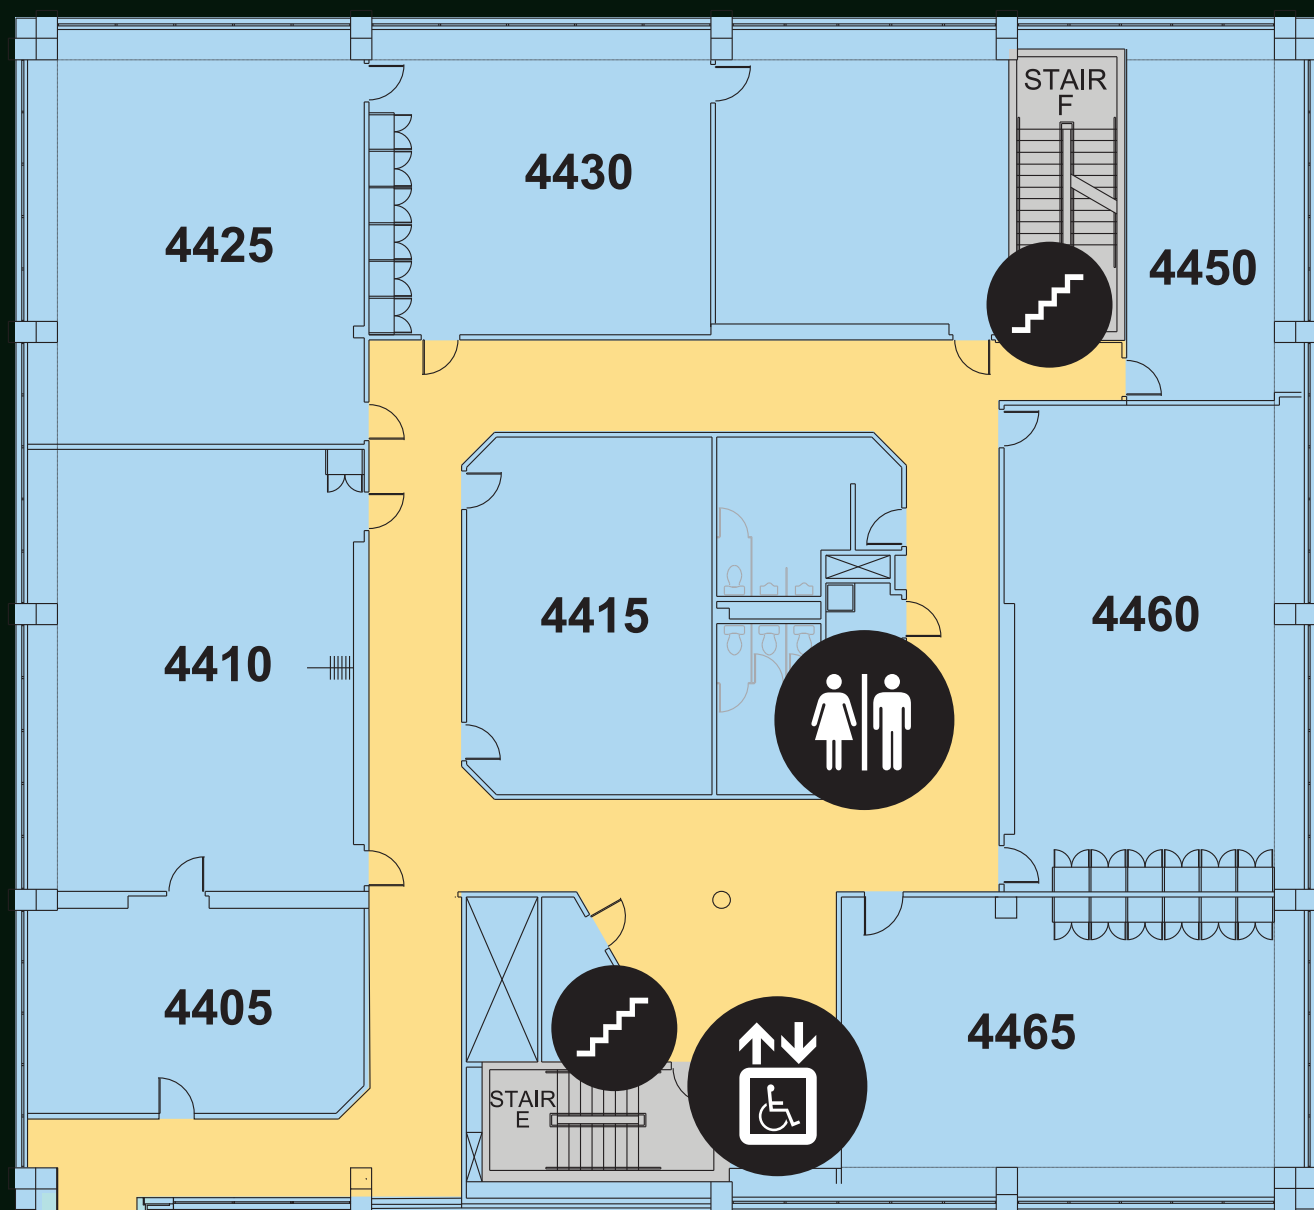

# 4 Level

WEST TOWER

4310

## KEY

|  |          |                           |           |                      |
|--|----------|---------------------------|-----------|----------------------|
|  | ELEVATOR | <b>Located on Level 1</b> |           | ALL-GENDER RESTROOMS |
|  | STAIR    |                           | CAFETERIA |                      |
|  | RESTROOM |                           | COFFEE    |                      |

317 BUILDING is located west of  
 P Parking Lot on Marshall Avenue.

EAST TOWER