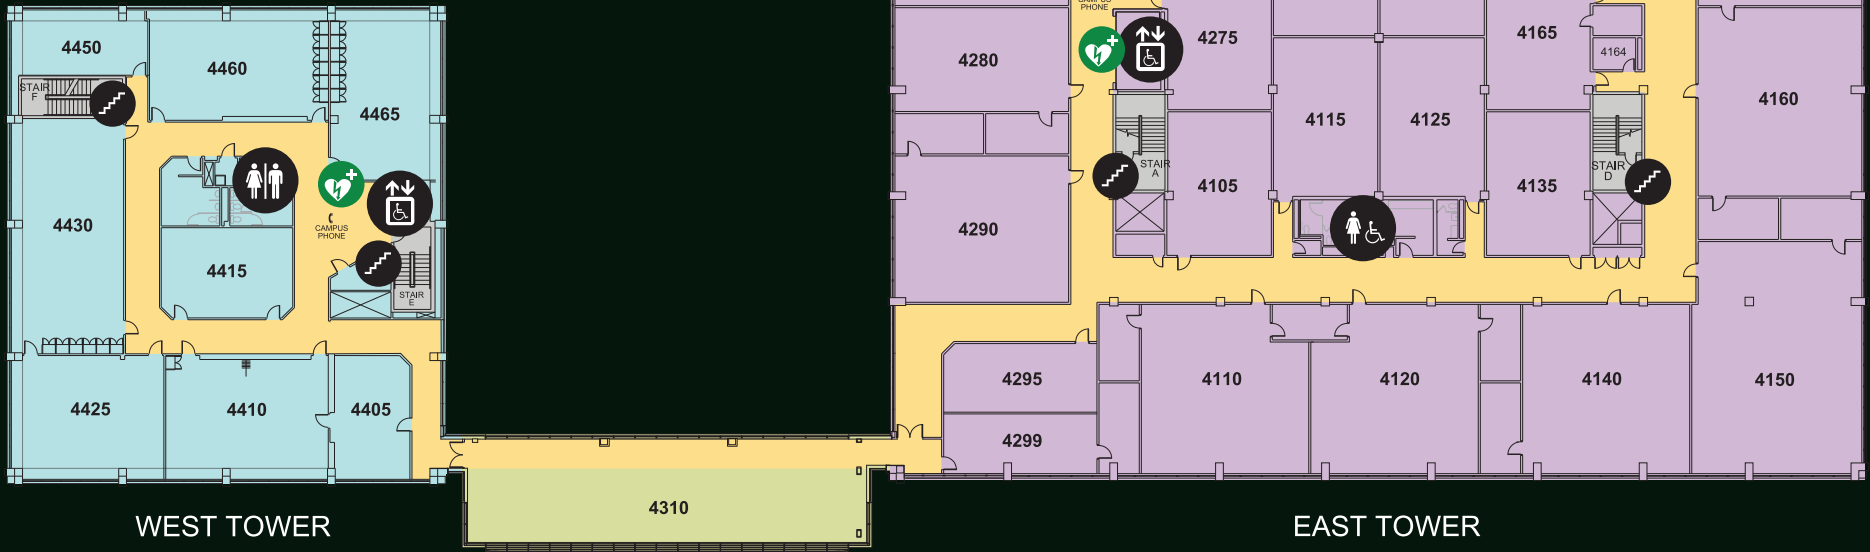

KEY

-  RESTROOM
-  ELEVATOR
-  STAIR
-  AED
(Automatic External Defibrillator)

317 Building is located west of
© Parking Lot on Marshall Avenue.

WEST TOWER

EAST TOWER