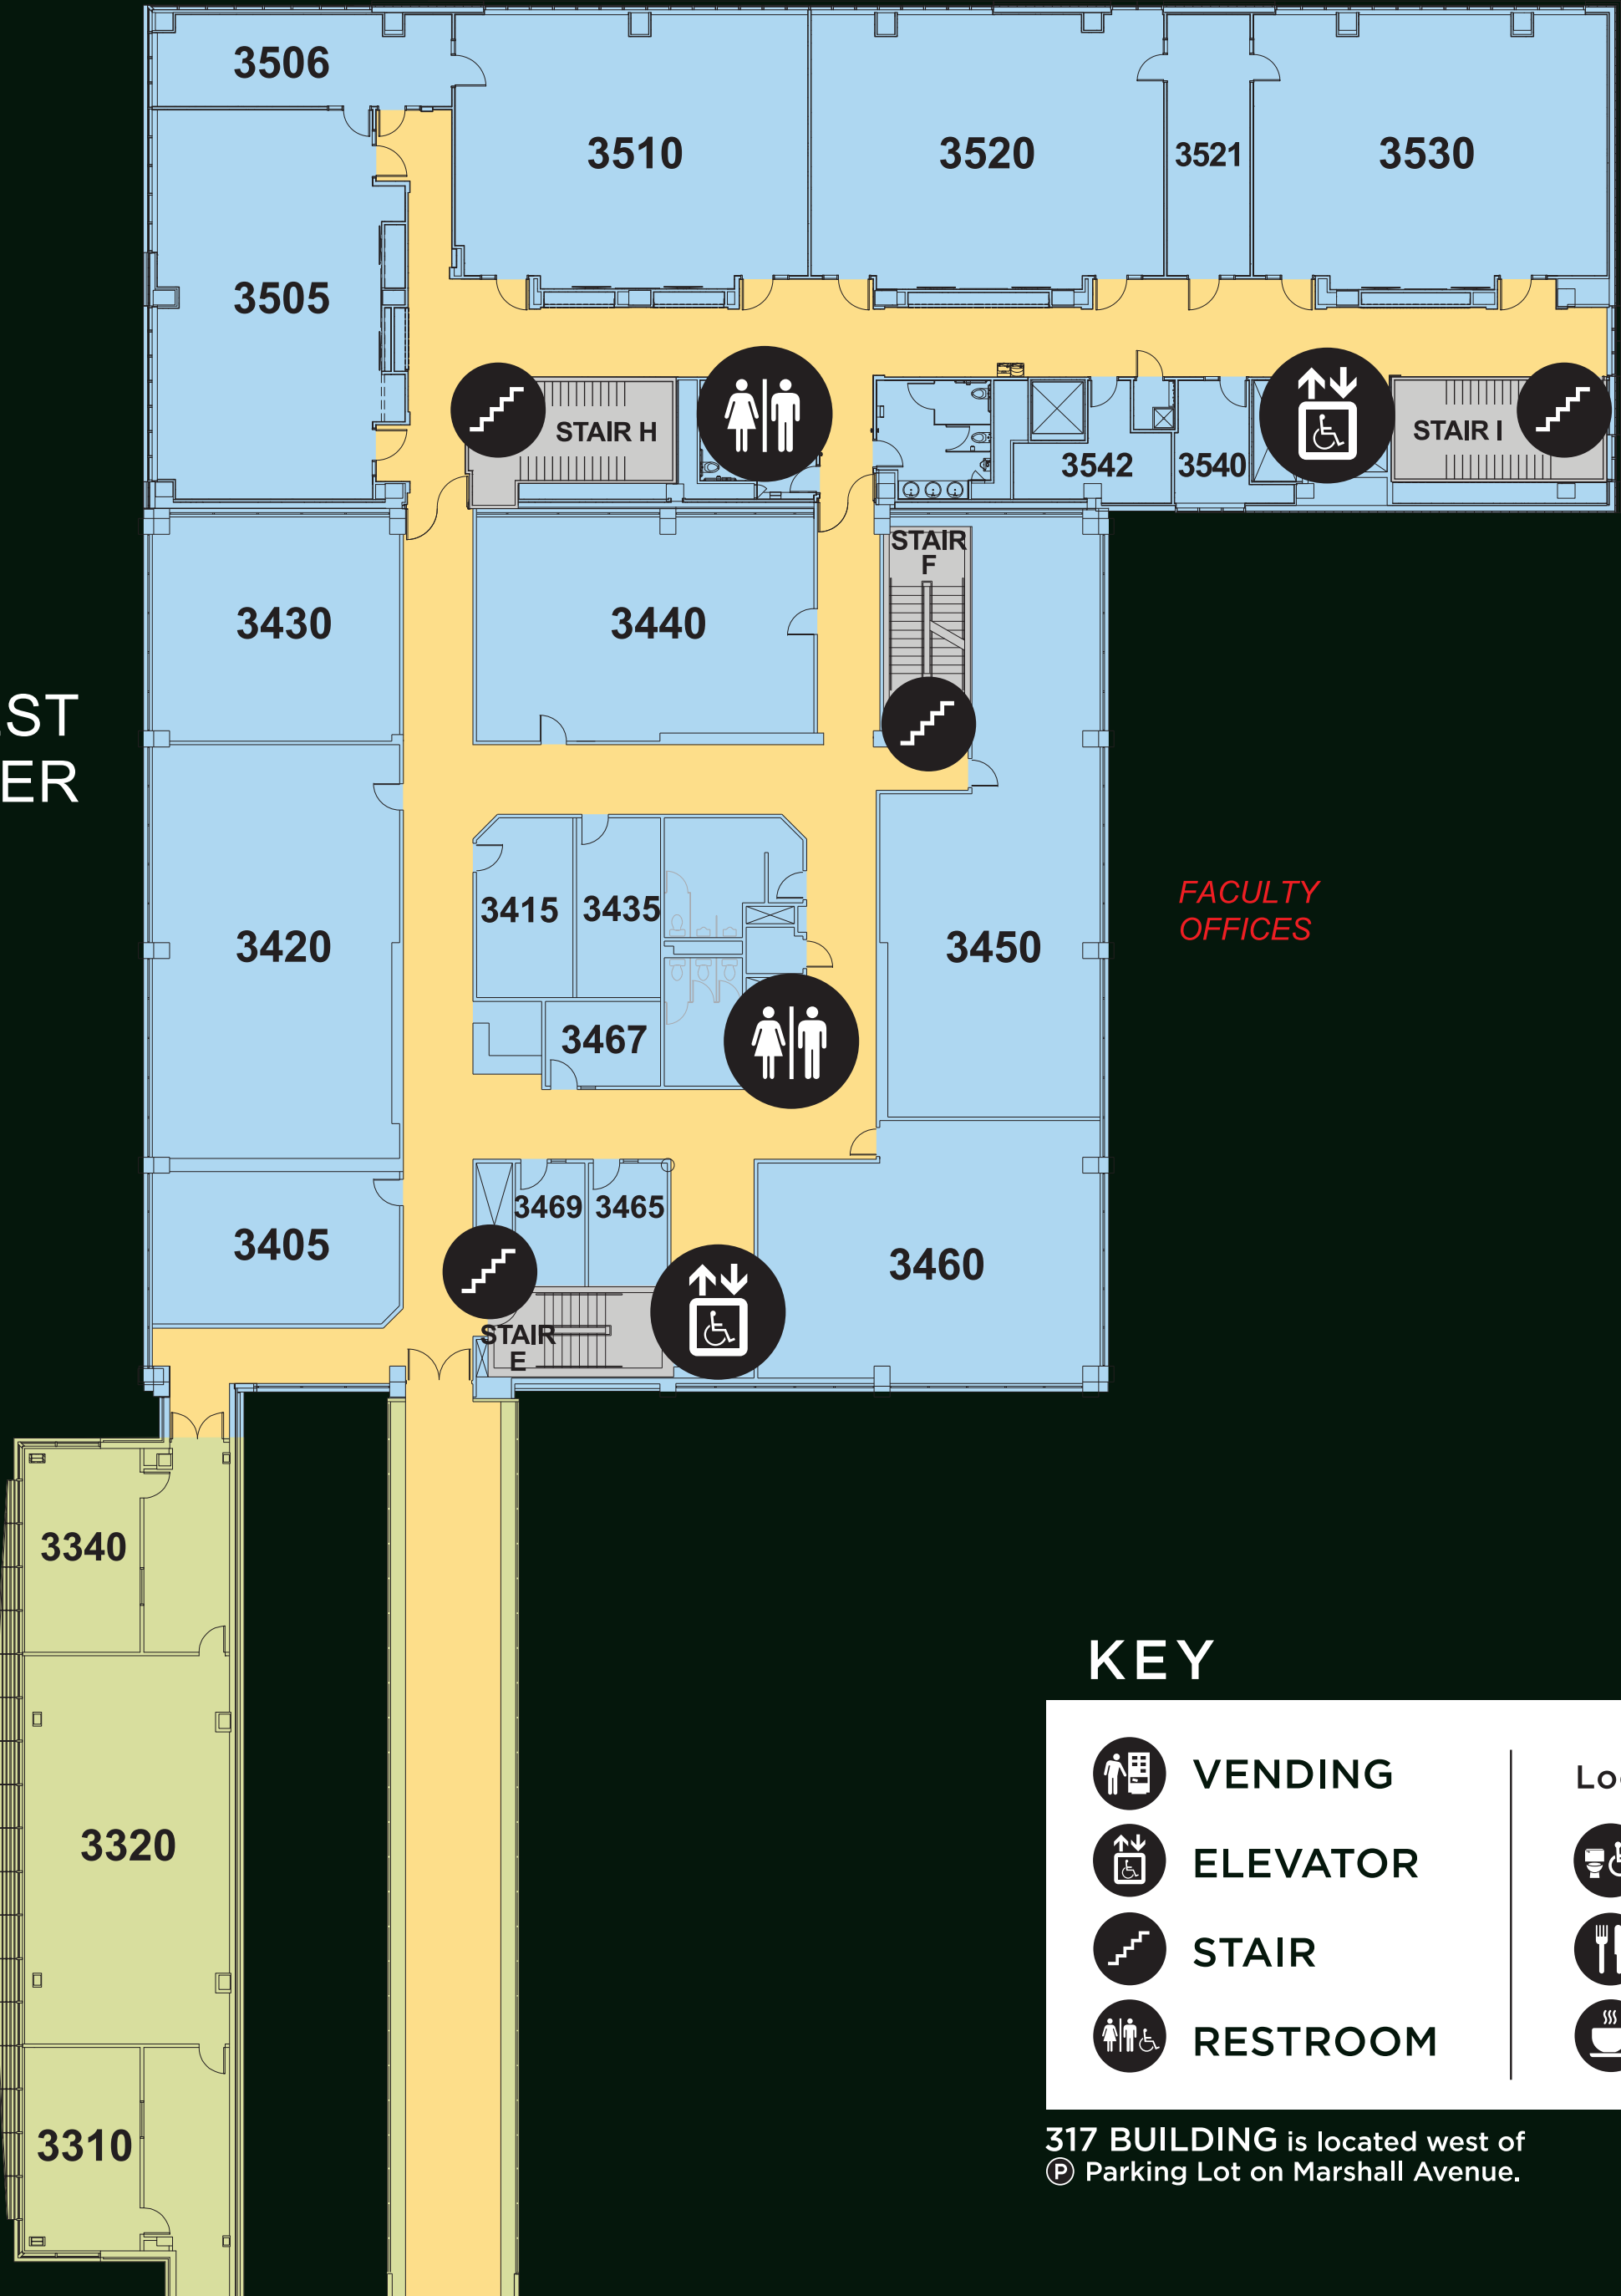

3 Level

WEST TOWER

KEY

	VENDING	Located on Level 1
	ELEVATOR	
	STAIR	
	RESTROOM	

317 BUILDING is located west of
 (P) Parking Lot on Marshall Avenue.

EAST TOWER